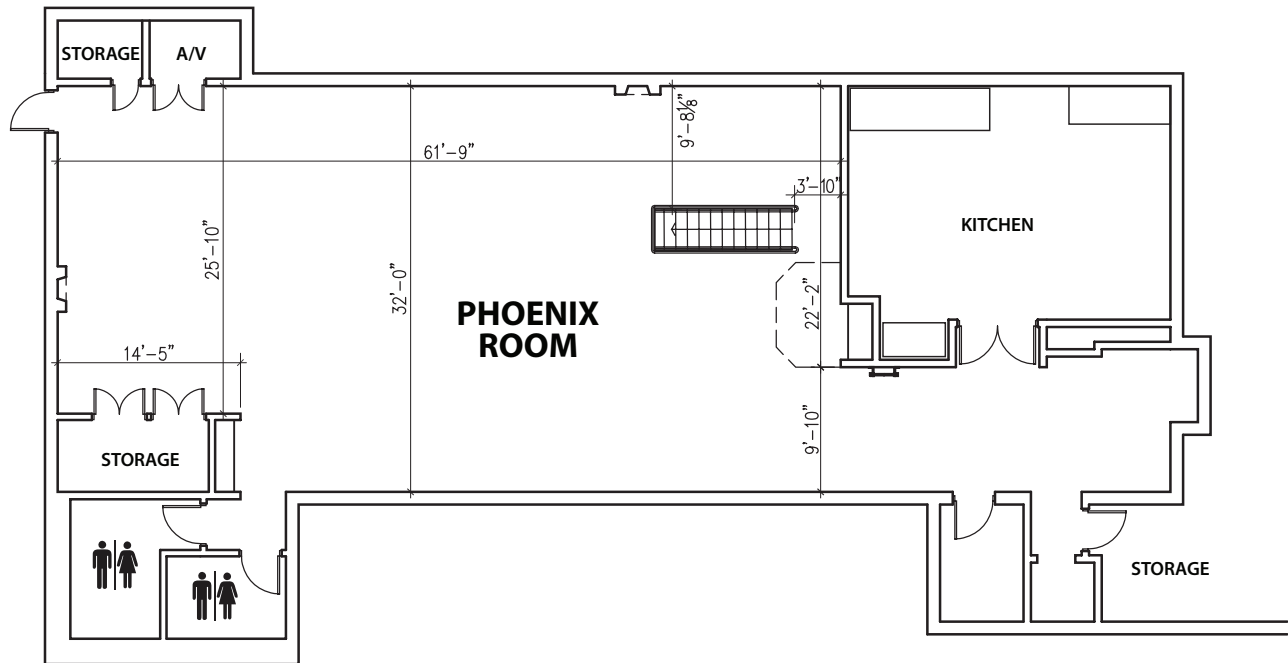

BOUND|RY

EVENTS & CATERING NASHVILLE

THIRD FLOOR

PHOENIX ROOM

Dimensions: 61' 9" x 32' 0"

Square Footage: 1,887 SF

BOUND|RY Events & Catering

911 20th Avenue South
Nashville, TN 37212