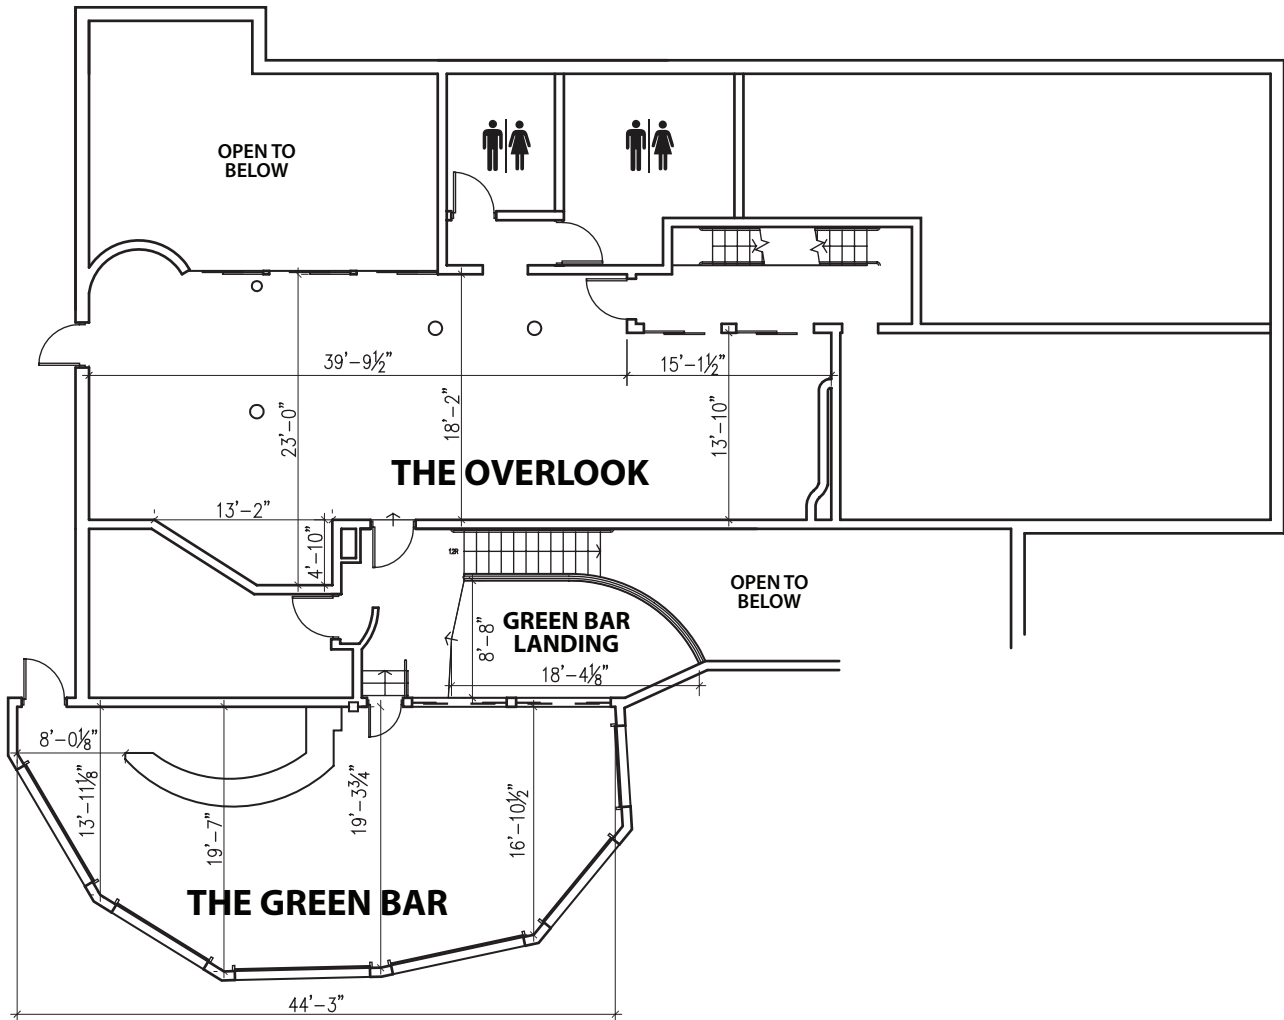

BOUND|RY

EVENTS & CATERING NASHVILLE

SECOND FLOOR

THE GREEN BAR

Dimensions: 44' 3" x 19' 3-3/4"

Square Footage: 620 SF

THE GREEN BAR LANDING

Dimensions: 18' 4-1/8" x 8' 8"

Square Footage: 134 SF

THE OVERLOOK

Dimensions: 39' 3-1/2" x 28' 2"

Square Footage: 978 SF

BOUND|RY Events & Catering

911 20th Avenue South
Nashville, TN 37212

615.321.3043

info@boundryevents.com