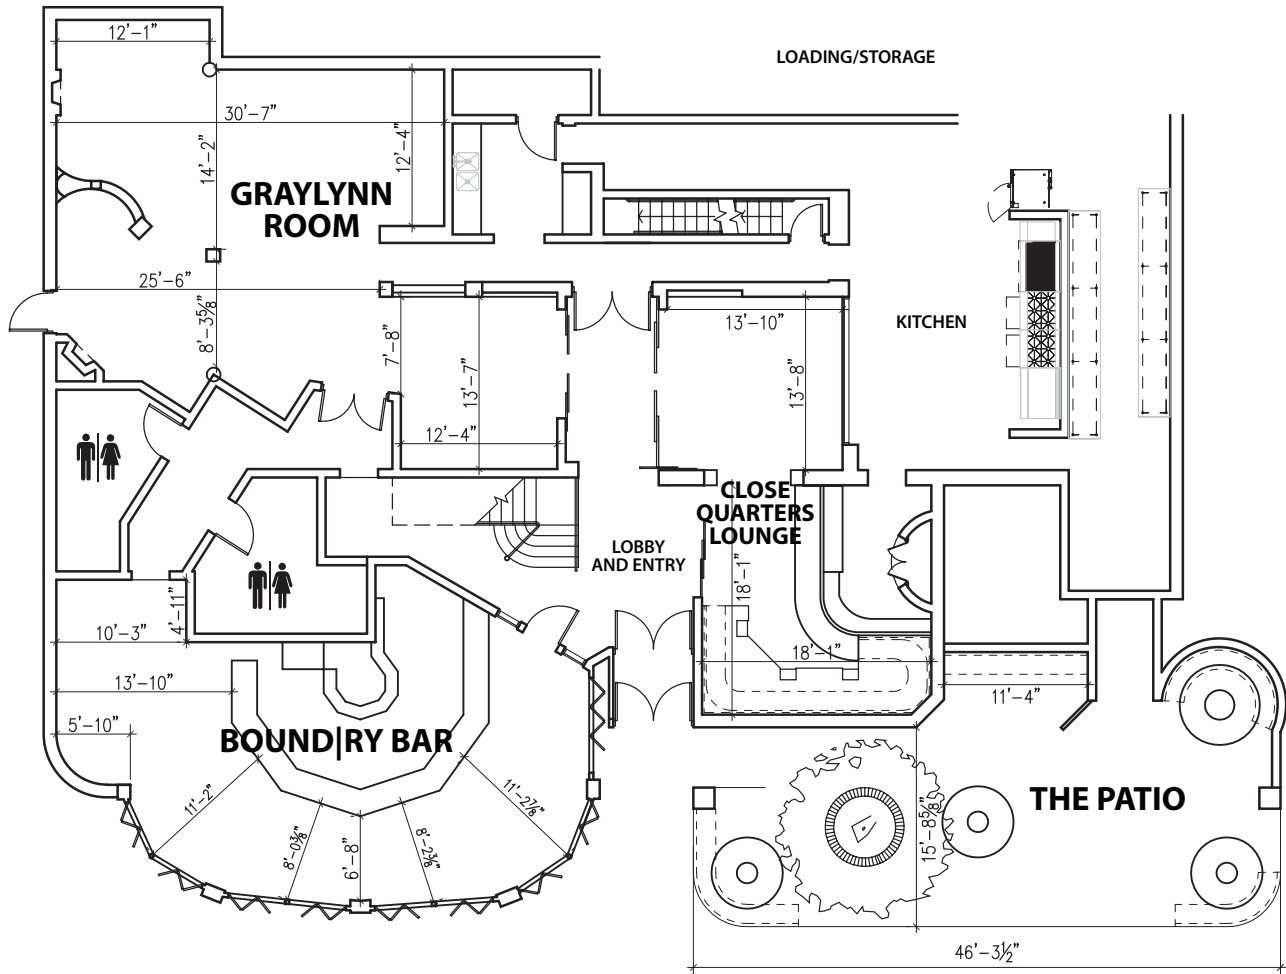

BOUND|RY

EVENTS & CATERING NASHVILLE

FIRST FLOOR

GRAYLYNN ROOM

Dimensions: 30' 7" x 27' 7"

Square Footage: 917 SF

BOUND|RY BAR

Dimensions: 42' 1" x 11' 2"

Square Footage: 580 SF

CLOSE QUARTERS LOUNGE

Dimensions: 18' 1" x 32' 11"

Square Footage: 417 SF

THE PATIO

Dimensions: 46' 3-1/2" x 15' 8-1/2"

Square Footage: 833 SF

BOUND|RY Events & Catering